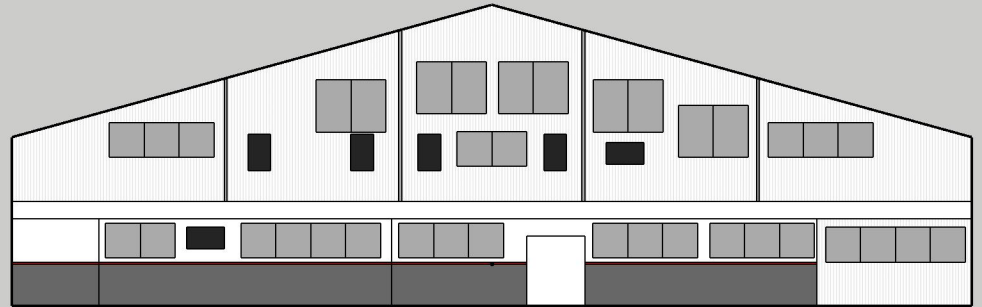

North Wall

- 59 each, 2"x4'x4' Sonora Lite Wall Panels
- 35 each, 2"x6'x4' Sonora Lite Wall Panels

South Wall

- 66 each, 2"x4'x4' Sonora Lite Wall Panels
- 27 each, 2"x6'x4' Sonora Lite Wall Panels

West Wall

- 36 each, 2"x4'x4' Sonora Lite Wall Panels
- 34 each, 2"x6'x4' Sonora Lite Wall Panels

East Wall

- 27 each, 2"x4'x4' Sonora Lite Wall Panels
 - 10 each, 2"x6'x4' Sonora Lite Wall Panels
 - 68 each, 2"x4'x2' Sonora Lite Ceiling Panels*
- *distributed evenly throughout the metal ceiling under the mezzanine

****Attic Stock**

- 18 each, 2"x4'x4' Sonora Lite Wall Panels
- 12 each, 2"x6'x4' Sonora Lite Wall Panels
- 6 each, 2"x4'x2' Sonora Lite Ceiling Panels