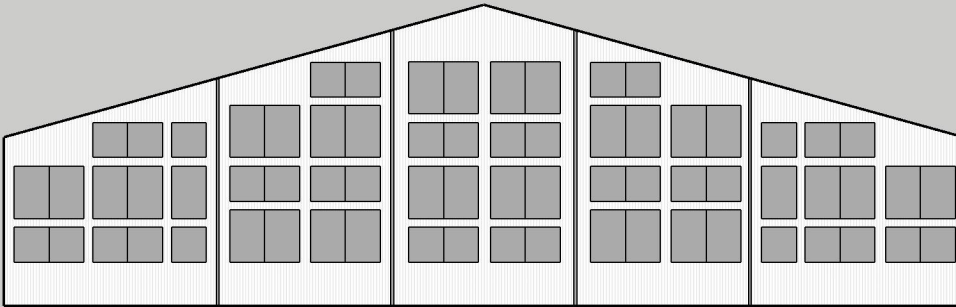

North Wall

- 59 each, 2"x4'x4' Sonora Lite Wall Panels
- 35 each, 2"x6'x4' Sonora Lite Wall Panels

South Wall

- 66 each, 2"x4'x4' Sonora Lite Wall Panels
- 27 each, 2"x6'x4' Sonora Lite Wall Panels

West Wall

- 36 each, 2"x4'x4' Sonora Lite Wall Panels
- 34 each, 2"x6'x4' Sonora Lite Wall Panels

East Wall

- 27 each, 2"x4'x4' Sonora Lite Wall Panels
 - 10 each, 2"x6'x4' Sonora Lite Wall Panels
 - 68 each, 2"x4'x2' Sonora Lite Ceiling Panels*
- *distributed evenly throughout the metal ceiling under the mezzanine

****Attic Stock**

- 18 each, 2"x4'x4' Sonora Lite Wall Panels
- 12 each, 2"x6'x4' Sonora Lite Wall Panels
- 6 each, 2"x4'x2' Sonora Lite Ceiling Panels