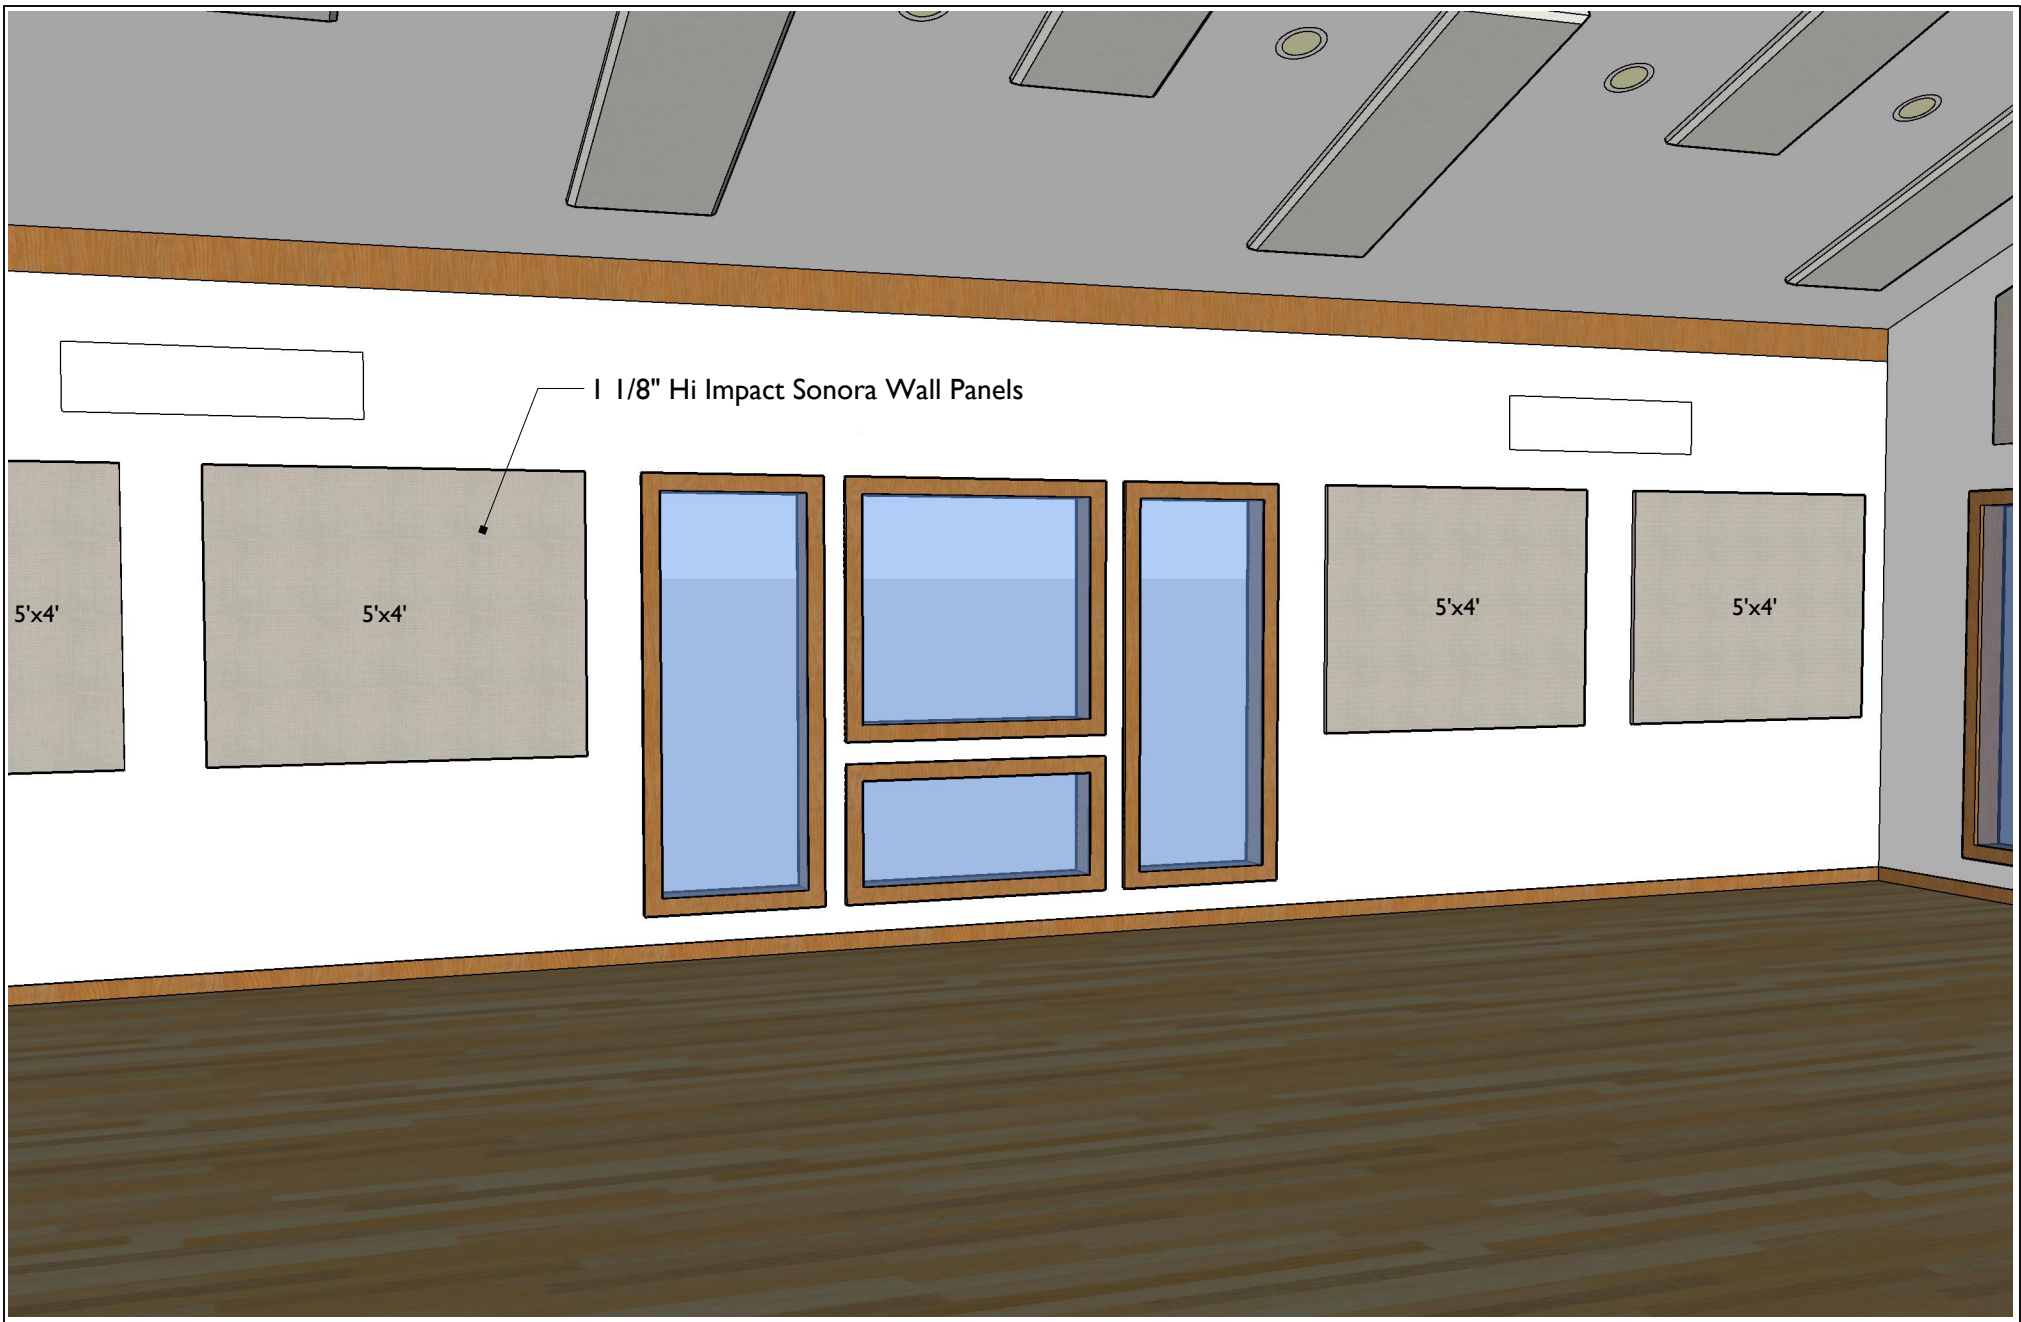

Richmond Friends Meeting
Retreat Center

Multipurpose Hall - Treatment Recommendations

Cameron Girard - Acoustic Design Consultant

AcousticsFirst®
CORPORATION
2247 Tomlyn Street, Richmond, VA 23230
PH: (804) 342-2900 FX: (804) 342-1107
www.AcousticsFirst.com