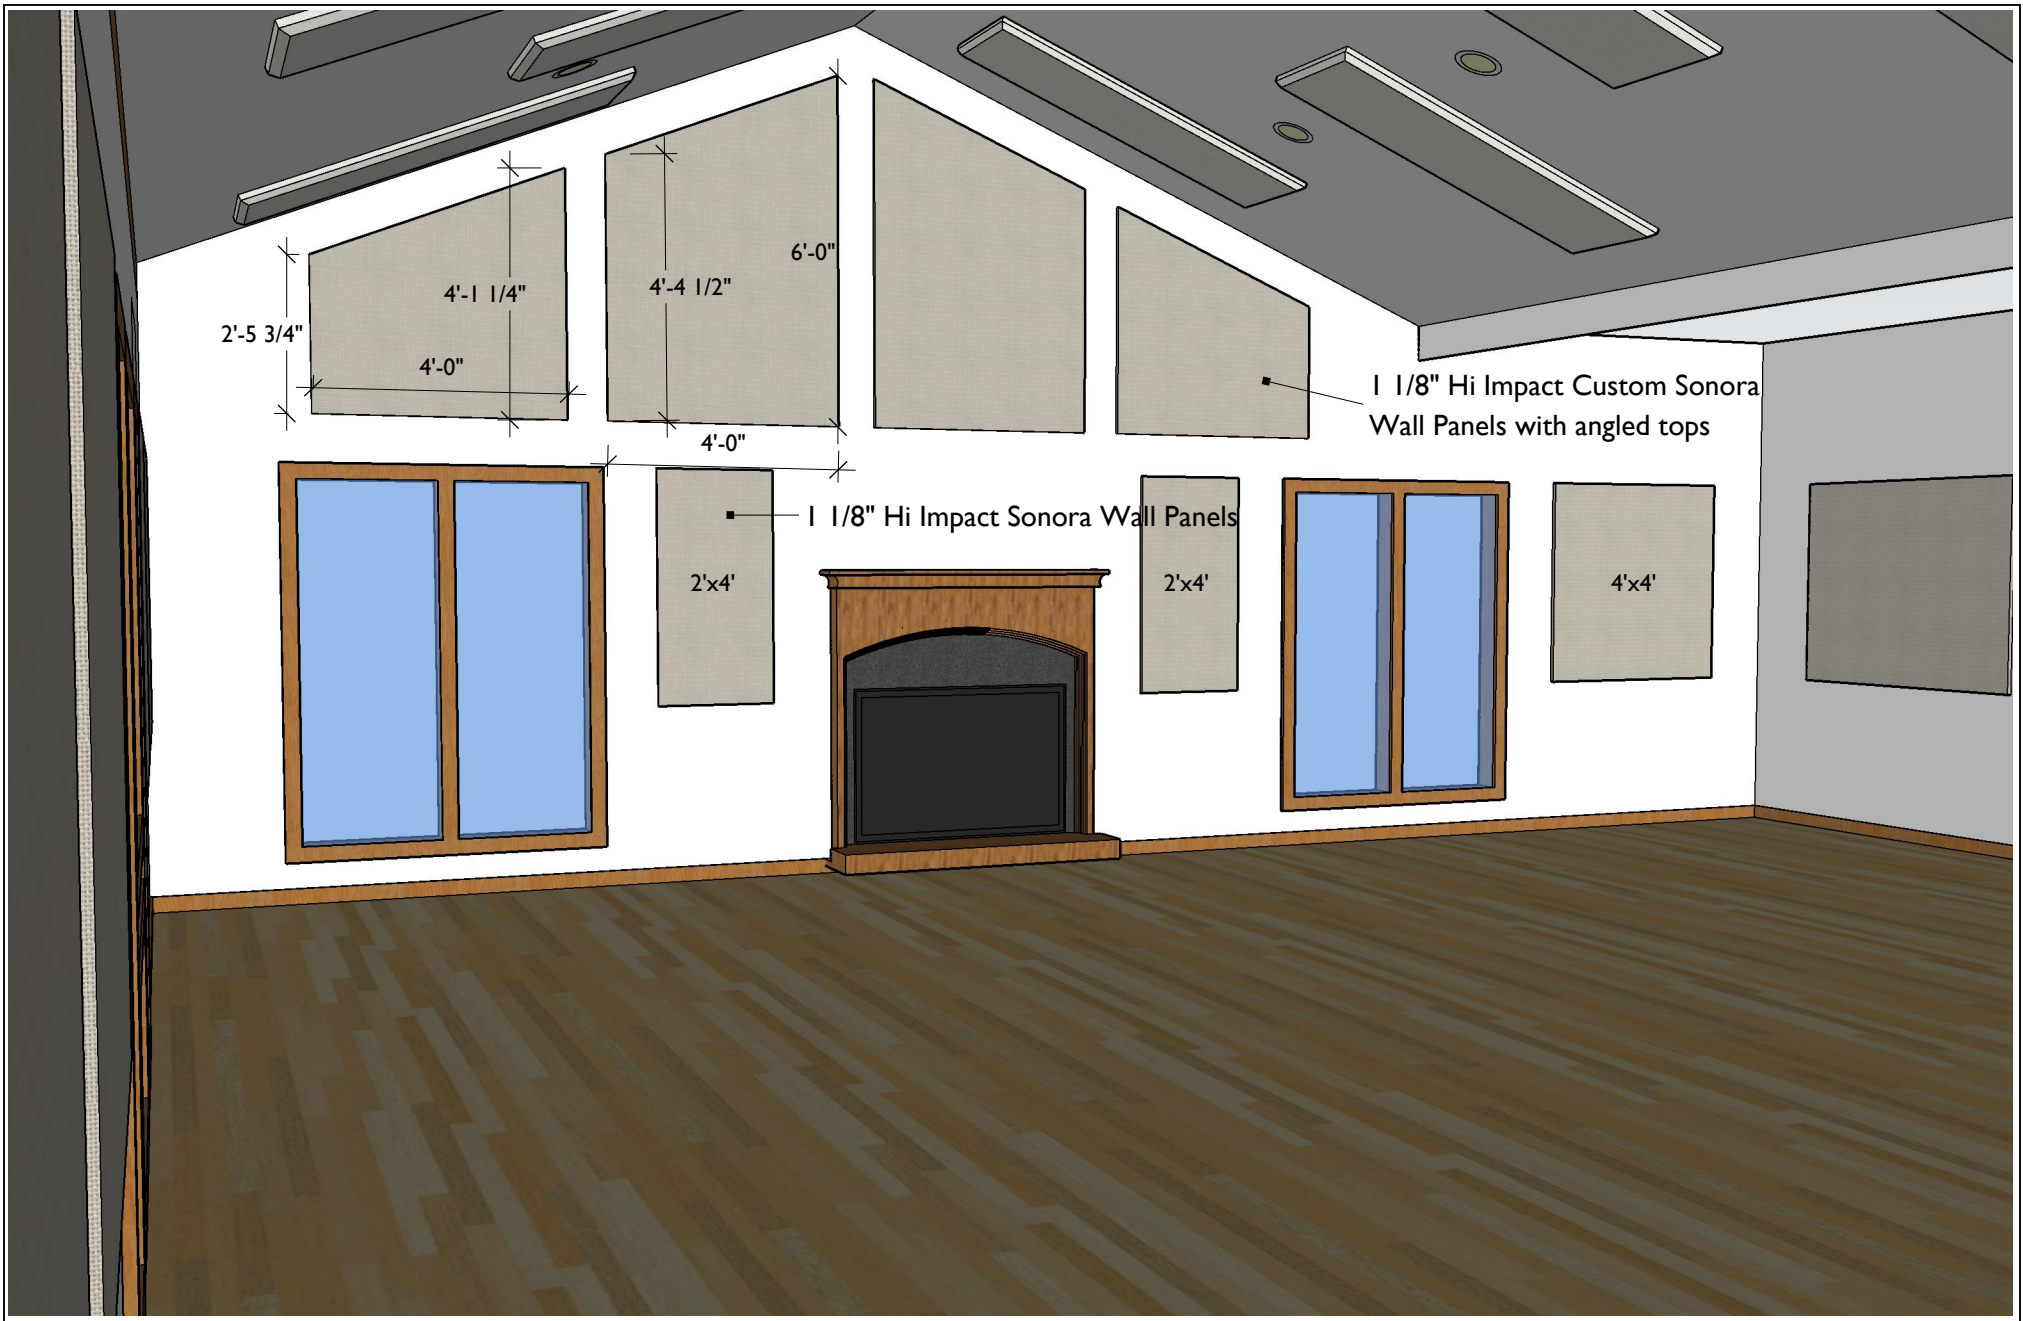

Richmond Friends Meeting
Retreat Center

Multipurpose Hall - Treatment Recommendations

Cameron Girard - Acoustic Design Consultant

AcousticsFirst®
CORPORATION
2247 Tomlyn Street, Richmond, VA 23230
PH: (804) 342-2900 FX: (804) 342-1107
www.AcousticsFirst.com