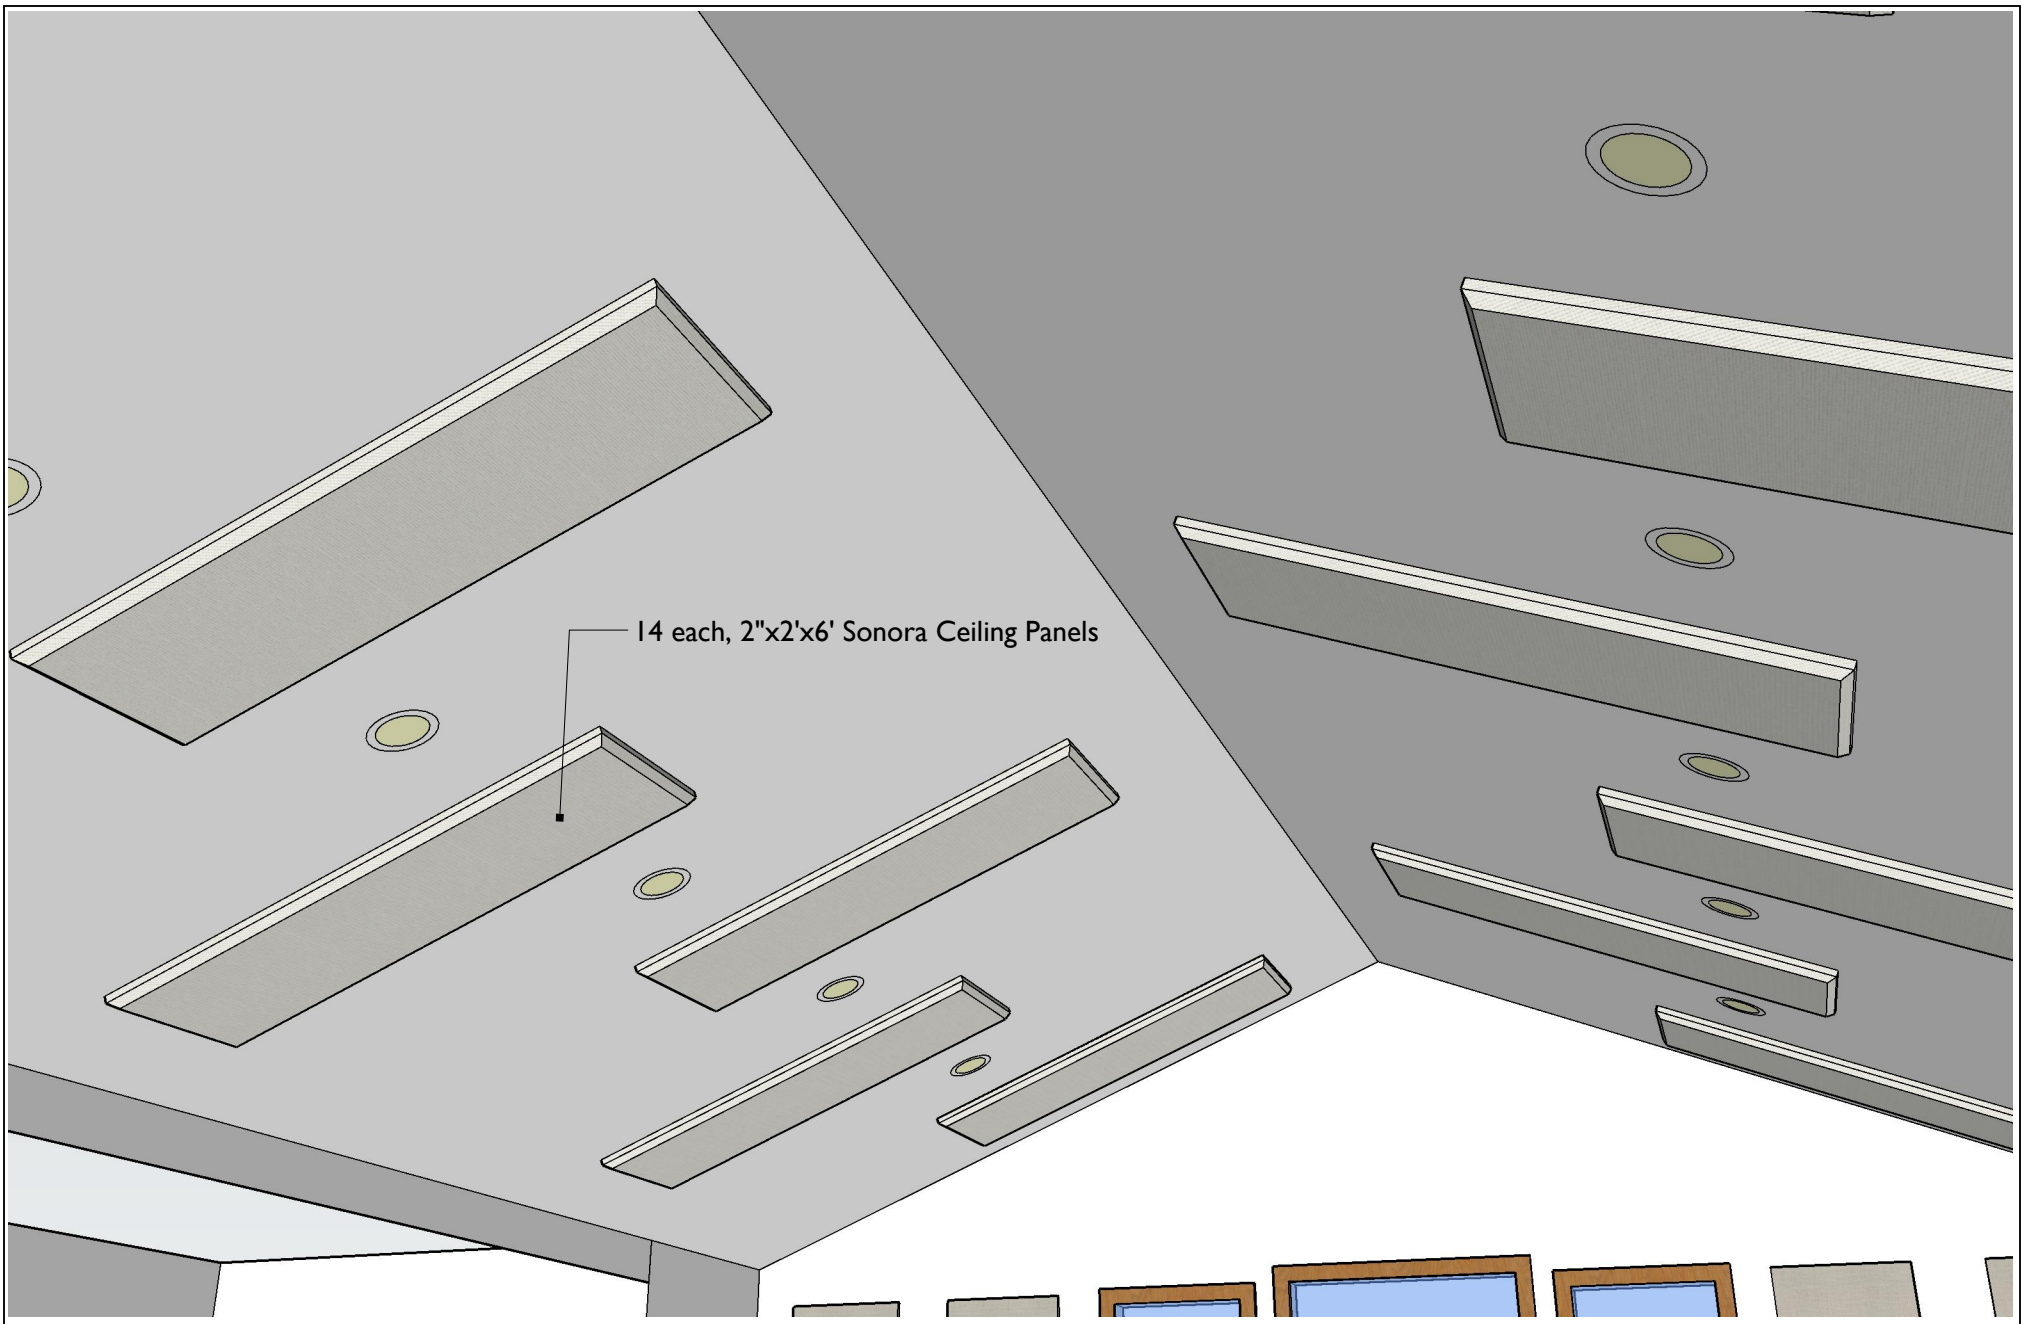

14 each, 2"x2'x6' Sonora Ceiling Panels

Richmond Friends Meeting  
Retreat Center

Multipurpose Hall - Treatment Recommendations

Cameron Girard - Acoustic Design Consultant

**AcousticsFirst**<sup>®</sup>  
CORPORATION  
2247 Tomlyn Street, Richmond, VA 23230  
PH: (804) 342-2900 FX: (804) 342-1107  
[www.AcousticsFirst.com](http://www.AcousticsFirst.com)